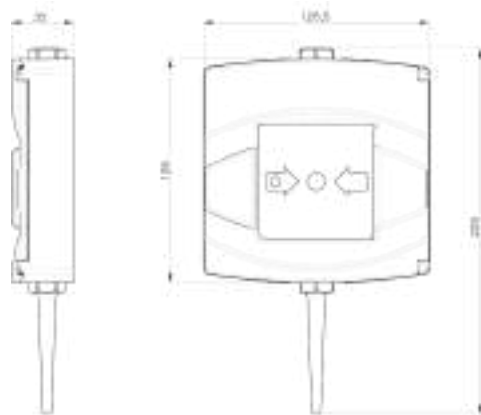

TECHNICAL INFORMATION

STANDARDS & APPROVALS

- EN 54-11: Manual call points
- EN 54-25: Components using radio links