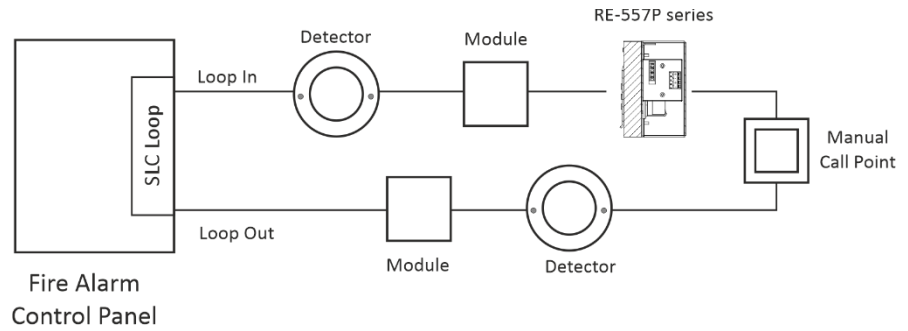

Features

- Complies UL 38 8th edition.
- DIP Switches for addressing.
- SLC communication with the panel.
- Lift and pull.
- Break glass cover.
- All stations offer hex screw or key lock access.
- Low Standby Current.

Construction Material

- Painted Die Cast Housing.
- 14 Ga plated steel black plate.
- Corrosion Inhibited surfaces.
- Terminal block (4 Position).
- Single Gang Mounting.
- 10 A, 120VAC snap Action Switch (S.P.S.T.).
- Enclosure Complies IP 40 as per IEC standard 60529.

Specification

Electrical Specification

Switch	10A@120 VAC
Operating Voltage	17 -32 VDC
Quiescent Current	0.68 mA
Alarm Current	2 mA
Temperature	0 – 49°C
Relative Humidity	0 - 93% non-condensing
Connection	2.5mm ² Max (12AWG)
Dimension	3.2W X 4.75L X 0.87D in
Weight	15.5 oz / 420 grams

Wiring Diagram

Connect the Loop Positive & Negative wires to SLC IN Terminal, observing the polarity. The wiring terminal accepts solid or stranded cables up to 2.5 mm².

Compatible Panels

Models	Description
<i>Aaral X4</i>	Analogue Addressable Fire Alarm Control Panel expandable upto 4 loops
<i>Aaral X8</i>	Analogue Addressable Fire Alarm Control Panel expandable upto 8 loops