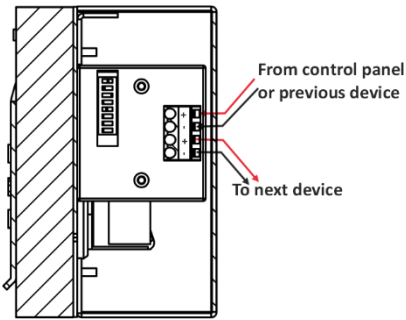

Features

- Complies UL 38 8th edition.
- DIP Switches for addressing.
- SLC communication with the panel.
- Lift and pull.
- Break glass cover.
- All stations offer hex screw or key lock access.
- Low Standby Current.

Construction Material

- Painted Die Cast Housing.
- 14 Ga plated steel black plate.
- Corrosion Inhibited surfaces.
- Terminal block (4 Position).
- Single Gang Mounting.
- 10 A, 120VAC snap Action Switch (S.P.S.T.).
- Enclosure Complies IP 40 as per IEC standard 60529.

Specification

Electrical Specification

Switch	10A@120 VAC
Operating Voltage	17 -32 VDC
Quiescent Current	0.68 mA
Alarm Current	2 mA
Temperature	0 – 49°C
Relative Humidity	0 - 93% non-condensing
Connection	2.5mm ² Max (12AWG)
Dimension	3.2W X 4.75L X 0.87D in
Weight	15.5 oz / 420 grams

Wiring Diagram

Connect the Loop Positive & Negative wires to SLC IN Terminal, observing the polarity. The wiring terminal accepts solid or stranded cables up to 2.5 mm².

Compatible Panels

Models	Description
<i>Aaral X4</i>	Analogue Addressable Fire Alarm Control Panel expandable upto 4 loops
<i>Aaral X8</i>	Analogue Addressable Fire Alarm Control Panel expandable upto 8 loops