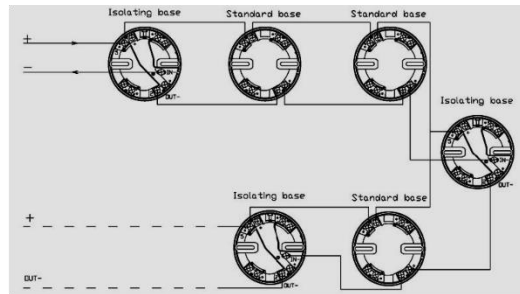

#### Electrical Specification

<i>Min Supply Voltage (Vmin)</i>	17V
<i>Max Supply Voltage(Vmax)</i>	28VDC, 37VPeak
<i>Nominal Supply Voltage(V<sub>nom</sub>)</i>	24VDC
<i>Quiescent Current at 24V(I<sub>c</sub>)</i>	30μA
<i>Leakage Current at 24V(I<sub>l</sub>)</i>	2 mA when isolating
<i>Max Curent (through loop)(I<sub>s</sub>)</i>	1A continuous, 3A Peak
<i>Isolating Voltage (V<sub>co</sub>)</i>	<14V
<i>Maximum on resistance(Z<sub>c</sub>)</i>	0.02Ω
<i>Re-connect Voltage(V<sub>oc</sub>)</i>	14 ~ 16V
<i>Dimensions</i>	99 mm ø X 11mm H

# Terminal Diagram

Figure 1 - Class A Wiring

Note: An Isolator Base can afford maximum of 32 detectors.

Figure 2 - Class B Wiring