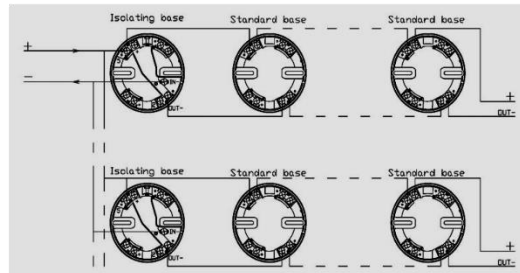

#### Electrical Specification

<i>Min Supply Voltage (Vmin)</i>	17V
<i>Max Supply Voltage(Vmax)</i>	28VDC, 37VPeak
<i>Nominal Supply Voltage(V<sub>nom</sub>)</i>	24VDC
<i>Quiescent Current at 24V(I<sub>c</sub>)</i>	30μA
<i>Leakage Current at 24V(I<sub>l</sub>)</i>	2 mA when isolating
<i>Max Curent (through loop)(I<sub>s</sub>)</i>	1A continuous, 3A Peak
<i>Isolating Voltage (V<sub>co</sub>)</i>	<14V
<i>Maximum on resistance(Z<sub>c</sub>)</i>	0.02Ω
<i>Re-connect Voltage(V<sub>oc</sub>)</i>	14 ~ 16V
<i>Dimensions</i>	99 mm ø X 11mm H

# Terminal Diagram

Figure 1 - Class A Wiring

Note: An Isolator Base can afford maximum of 32 detectors.

Figure 2 - Class B Wiring