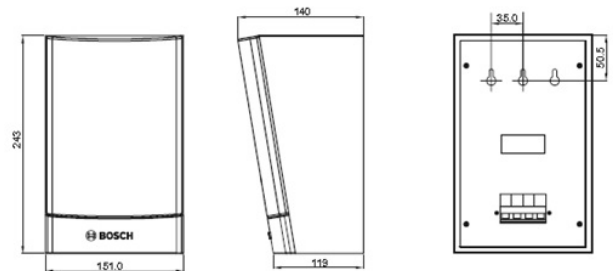

Dimensions in mm

Circuit Diagram

Frequency Response

Horizontal Polar Diagram

Vertical Polar Diagram

**Technical specifications**

**Electrical**

Rated Power	6W
Sound Pressure Level at 6W/1 W (1 kHz, 1 m)	96dB/88dB
Effective frequency range	150Hz to 15kHz
Opening angle horizontal(1kHz/4kHz,-6dB)	165°/95°
Opening angle vertical(1kHz/4kHz,-6dB)	160°/70°
Rated Impedance	1667 Ohm
Rated input voltage	100V
Connector	4 Pole Push In Terminal

**Mechanical**

Dimensions (H x W x D)	243x151x140/119 (in mm)
Weight	1.3 kg
Color	LBD3902-L(White) , LBD3902-D(Dark)

**Environmental**

Operating temperature	-5 °C to +55 °C
Storage temperature	-40 °C to +70 °C