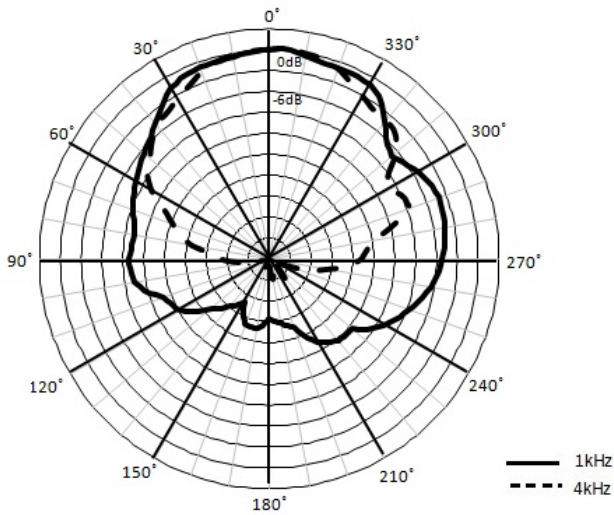

Dimensions in mm

Circuit Diagram

Frequency Response

Horizontal Polar Diagram

Vertical Polar Diagram

**Technical specifications**

**Electrical**

Rated Power	6W
Sound Pressure Level at 6W/1 W (1 kHz, 1 m)	96dB/88dB
Effective frequency range	150Hz to 15kHz
Opening angle horizontal(1kHz/4kHz,-6dB)	165°/95°
Opening angle vertical(1kHz/4kHz,-6dB)	160°/70°
Rated Impedance	1667 Ohm
Rated input voltage	100V
Connector	4 Pole Push In Terminal

**Mechanical**

Dimensions (H x W x D)	243x151x140/119 (in mm)
Weight	1.3 kg
Color	LBD3902-L(White) , LBD3902-D(Dark)

**Environmental**

Operating temperature	-5 °C to +55 °C
Storage temperature	-40 °C to +70 °C