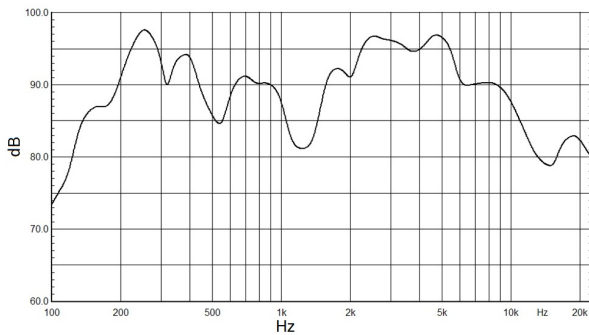

Dimensions in mm

Circuit Diagram

Frequency Response

Horizontal Polar Diagram

Vertical Polar Diagram

**Technical specifications**

**Electrical**

Rated Power	6W
Sound Pressure Level at 6W/1 W (1 kHz, 1 m)	96dB/88dB
Effective frequency range	150Hz to 15kHz
Opening angle horizontal(1kHz/4kHz,-6dB)	165°/95°
Opening angle vertical(1kHz/4kHz,-6dB)	160°/70°
Rated Impedance	1667 Ohm
Rated input voltage	100V
Connector	4 Pole Push In Terminal