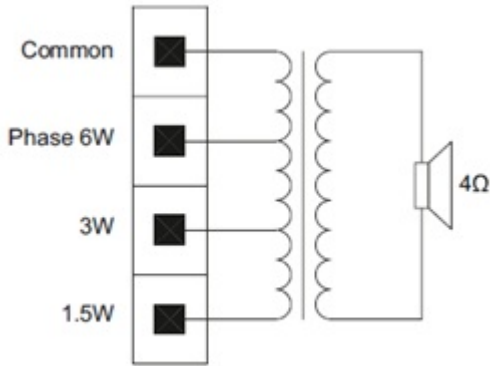

## Installation/configuration notes

Three keyholes in the rear panel provide easy and quick wall mounting. A convenient, easy-to-use, 4-pole push-in terminal block is on the rear panel for on-site wiring. This terminal block has provision for power tapping on the 100-volt, matching transformer in the cabinet. It allows selection of nominal full-power, half-power or quarter power radiation (in 3 dB steps).

Dimensions in mm

Circuit Diagram

Frequency Response

Horizontal Polar Diagram

Vertical Polar Diagram

**Technical specifications**

**Electrical**

Rated Power	6W
Sound Pressure Level at 6W/1 W (1 kHz, 1 m)	96dB/88dB
Effective frequency range	150Hz to 15kHz
Opening angle horizontal(1kHz/4kHz,-6dB)	165°/95°
Opening angle vertical(1kHz/4kHz,-6dB)	160°/70°
Rated Impedance	1667 Ohm
Rated input voltage	100V
Connector	4 Pole Push In Terminal

**Mechanical**

Dimensions (H x W x D)	243x151x140/119 (in mm)
Weight	1.3 kg
Color	LBD3902-L(White) , LBD3902-D(Dark)

**Environmental**

Operating temperature	-5 °C to +55 °C
Storage temperature	-40 °C to +70 °C