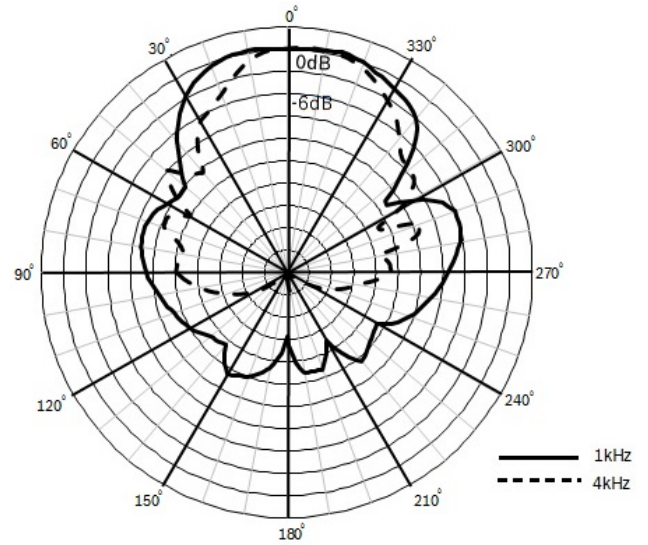

Dimensions in mm

Circuit Diagram

Frequency Response

Horizontal Polar Diagram

Vertical Polar Diagram

**Technical specifications**

**Electrical**

Rated Power	6W
Sound Pressure Level at 6W/1 W (1 kHz, 1 m)	96dB/88dB
Effective frequency range	150Hz to 15kHz
Opening angle horizontal(1kHz/4kHz,-6dB)	165°/95°
Opening angle vertical(1kHz/4kHz,-6dB)	160°/70°
Rated Impedance	1667 Ohm
Rated input voltage	100V
Connector	4 Pole Push In Terminal

**Mechanical**

Dimensions (H x W x D)	243x151x140/119 (in mm)
Weight	1.3 kg
Color	LBD3902-L(White) , LBD3902-D(Dark)

**Environmental**

Operating temperature	-5 °C to +55 °C
Storage temperature	-40 °C to +70 °C