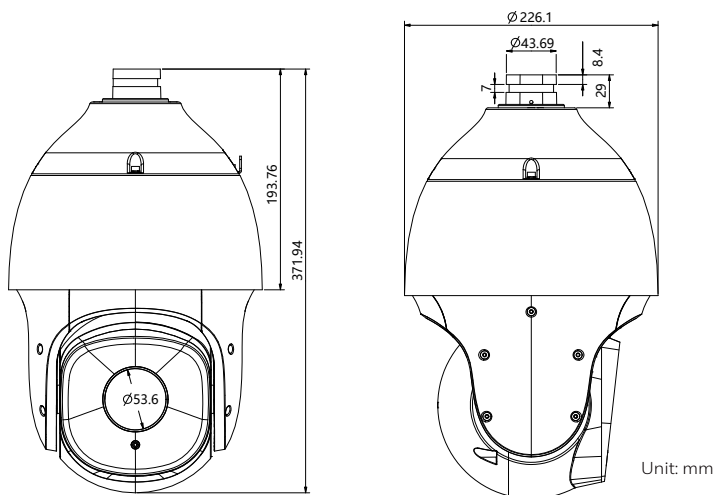

### SPECIFICATIONS

MATERIAL SPECIFICATIONS	
<b>CAMERA</b>	
Image Sensor	1/2.8" CMOS
Signal System	PAL/NTSC
Min. Illumination	Color: 0.001lux@ (F1.5, ACG ON), BW: 0lux with IR
Shutter Time	1s to 1/100,000s
Day & Night	Dual IR Cut Filter with Auto Switch
Wide Dynamic Range	140dB
Optical Zoom	33x
Digital Zoom	16x
<b>LENS</b>	
Focal Length	4.8mm~120mm
Zoom Speed	<4s
Angle of View	Horizontal: 60.0° (w)~2.3° (t) Vertical: 34.4° (w)~1.5° (t)
Aperture Range	F1.5~F4.0
<b>PAN&amp;TILT</b>	
Pan Range	360°
Pan Speed	Pan Manual Speed: 0.1°~180°/s, Pan Preset Speed: 240°/s
Tilt Range	-16°~90° (Auto flip)
Tilt Speed	Tilt Manual Speed: 0.1°~120°/s, Tilt Preset Speed: 180°/s
3D Position	Yes

INTERFACE	
Communication Interface	1 RJ45 10M/100M self adaptive Ethernet port
Audio	1/1
Alarm	1/1
Reset Button	Yes
On-board storage	Built-in MicroSD card slot, up to 256 GB
GENERAL	
Web Client Language	English
Operating Conditions	-40°C~70°C (IR OFF), -40°C~40°C (IR ON), 0-95%RH
Power Supply	DC12V±10%/POE
Power Consumption	11W(IR OFF), 19.63W(IR ON)
Protection	IP67, Lightning protection, surge protection and voltage transient protection
Dimensions	222x372mm (8.74x14.65inch)
Weight	2.9kg(6.39lb)

## DIMENSIONS