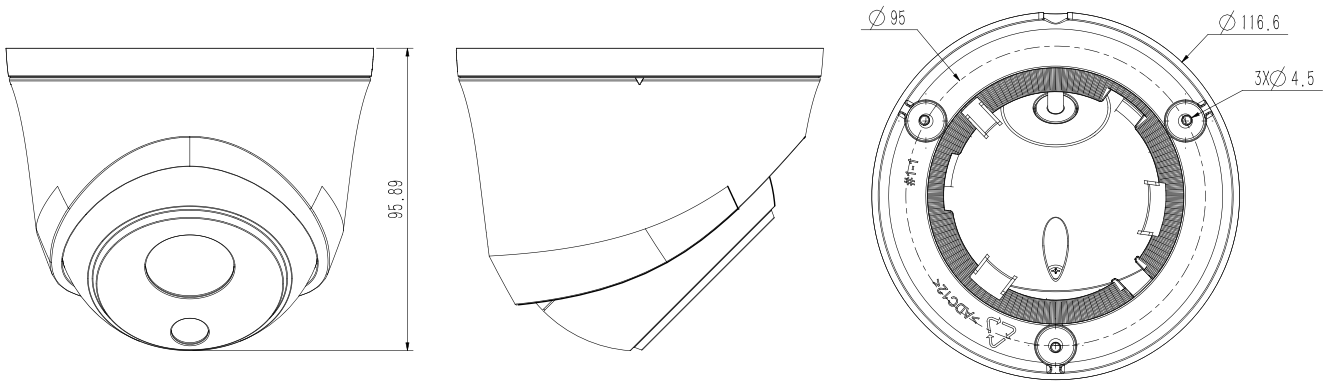

DIMENSIONS

For more information,

www.honeywellbuildings.in

Call: 000-8000-502167

Email: enquiry.mms@honeywell.com

Honeywell HBT India Buildings

Unitech Trade Center, 5th Floor, Sector-43,

Block C, Sushant Lok Phase - I,

Gurgaon - 122 002.

I-HIE2PI-EL | 01 | 09/21
© 2021 Honeywell International Inc.

IMPACT
by Honeywell