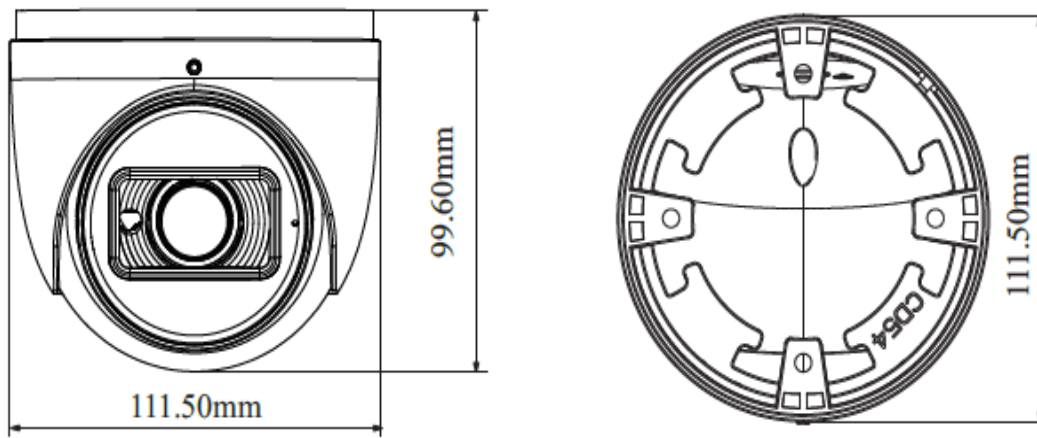

Ingress Protection	IP67	SYSTEM COMPATIBILITY	
Impact Resistance	IK10	20 Series NVR	Integration with 20 Series NVR
REGULATORY		35 Series NVR	Integration with 35 Series NVR
Emissions	EN 55032, FCC PART 15	*Refer to the NVR integration matrix for more information.	
Immunity	EN 55035		
Safety	IEC 60950-1, IS 13252(Part 1)		
RoHS	IEC 62321		

20 SERIES 5MP IP WDR IR MFZ BALL CAMERA

DIMENSIONS

ORDERING	
HC20WE5R2	5 MP IR MFZ Ball Camera, WDR 120dB, 2.7-13.5 mm, PoE, DC12V, Audio In, IK10 Casing

For more information,

www.honeywellbuildings.in

Call: 000-8000-502167

Email: HBT-IndiaBuildings@Honeywell.com

Honeywell HBT India Buildings

Unitech Trade Center, 5th Floor, Sector-43,

Block C, Sushant Lok Phase - I,

Gurgaon - 122 002.

ONVIF and the ONVIF logo are trademarks of ONVIF Inc. HEVC Advance logo is a trademark of HEVC Advance. Honeywell reserves the right, without notification, to make changes in product design or specifications.

HC20WE5R2 | 01 | 02/23

© 2023 Honeywell International Inc.

**THE
FUTURE
IS
WHAT
WE
MAKE IT**

Honeywell