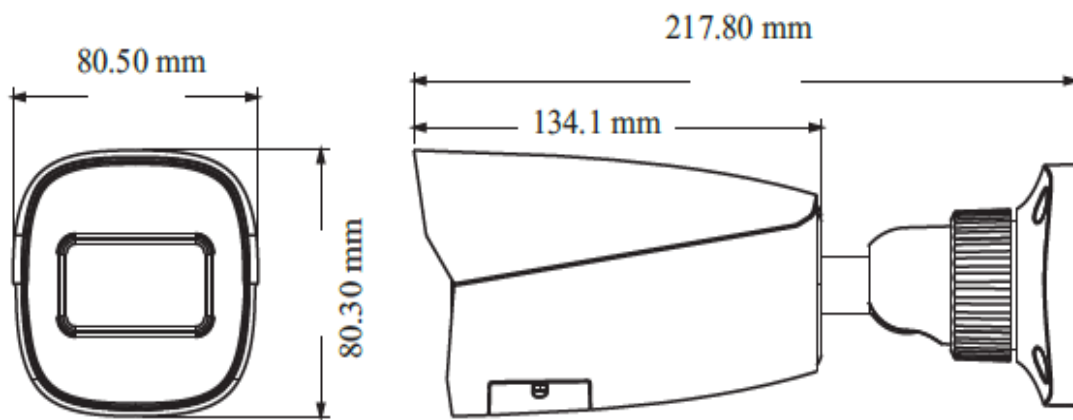

Ingress Protection	IP67	SYSTEM COMPATIBILITY	
Impact Resistance	IK10	20 Series NVR	Integration with 20 Series NVR
REGULATORY		35 Series NVR	Integration with 35 Series NVR
Emissions	EN 55032, FCC PART 15	*Refer to the NVR integration matrix for more information.	
Immunity	EN 55035		
Safety	IEC 60950-1, IS 13252(Part 1)		
RoHS	IEC 62321		

20 SERIES 5MP IP WDR IR MFZ BULLET CAMERA

DIMENSIONS

ORDERING

HC20WB5R2	5 MP IR MFZ Bullet Camera, WDR 120dB, 2.7-13.5 mm, PoE, DC12V, Audio In, IK10 Casing

For more information,

www.honeywellbuildings.in

Call: 000-8000-502167

Email: HBT-IndiaBuildings@Honeywell.com

Honeywell HBT India Buildings

Unitech Trade Center, 5th Floor, Sector-43,

Block C, Sushant Lok Phase - I,

Gurgaon - 122 002.

ONVIF and the ONVIF logo are trademarks of ONVIF Inc. HEVC Advance logo is a trademark of HEVC Advance. Honeywell reserves the right, without notification, to make changes in product design or specifications.

HC20WB5R2 | 01 | 02/23

© 2023 Honeywell International Inc.

**THE
FUTURE
IS
WHAT
WE
MAKE IT**

Honeywell