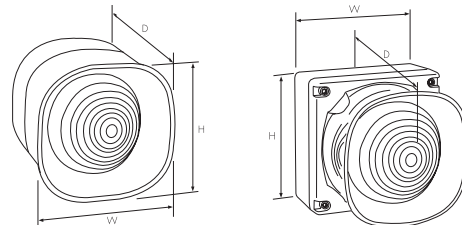

### CASB383

1. Installation is simple using first fix base.
2. First fix base is fixed to mounting surface using 2 fixing holes.
3. Cable entry can be rear or side.
4. Connections are to connector block on main sounder body.
5. Main body is then clipped into position on mounting base, body locks into position when pressed home.

### CASB383WP

1. Installation is simple using first fix base.
2. First fix base is fixed to mounting surface using 2 fixing holes.
3. Cable entry can be rear or side.
4. Connections are to connector block on main sounder body.
5. Main body is then fastened onto base, using 4 allen head screws (supplied).

## Dimensions

Description	H (mm)	W (mm)	D (mm)
Internal	105	105	95
Waterproof	108	108	103